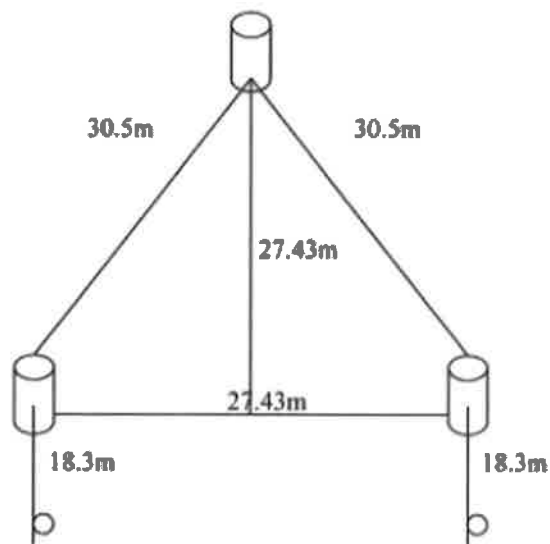

ABCRA RULE BOOK PAGE 22

5) Marking barrel course and setting timers –

Ladies Barrel Race: The last two full financial members in the draw must assist with marking and setting course. First two full financial members in the draw must assist with taking pulling down.

Junior Barrel Race: The last two full financial members in the Juvenile draw must assist with marking and setting course. First two full financial members in the Juvenile draw must assist with putting away timers.