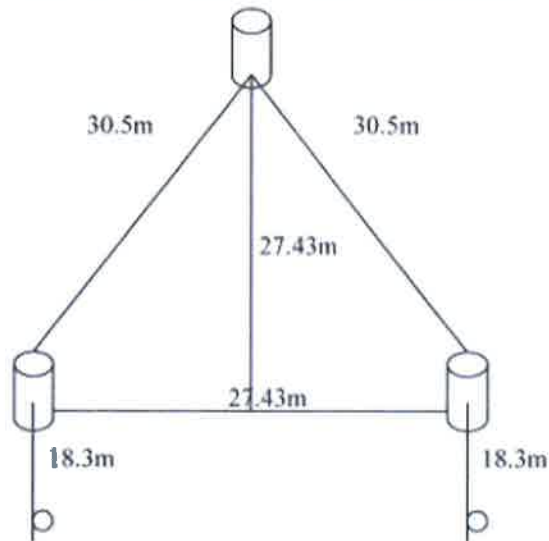

ABCRA RULE BOOK PAGE 22

5) Marking barrel course and setting timers –

Ladies Barrel Race: The last two full financial members in the draw must assist with marking and setting course. First two full financial members in the draw must assist with taking pulling down.

Junior Barrel Race: The last two full financial members in the Juvenile draw must assist with marking and setting course. First two full financial members in the Juvenile draw must assist with putting away timers.